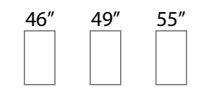

DISPLAY SIZES

OPTIONS

● Available ● Not Available ● Included ● On project

CUS TOM CO LOR	BILLBO ARD IN THE BACK SIDE	ME TAL TOP CO VER	AUDI O 2X5W	TOUCH SCREEN	UMTS-4G	WI-F I	BLUE TOOTH	WEBCAM	MEDIA PLAYER
CLIE NT LOGO	BASE + WHEELS	WALL MOUNT S	PRO XIMI TY IR SENSO R	SHOCK SENSO R	HVAC	SOFTW ARE	ADVANCED DIA GNOSTI C	THERMA L PRINTER	CARD READE R