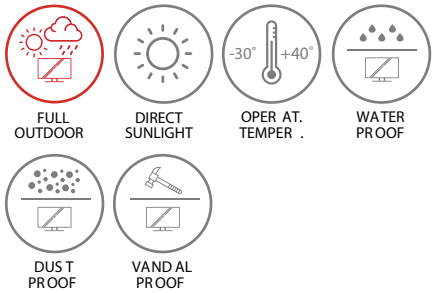

WAVE

WMS

Monitor

- Major Features**
- SUNLIGHT READABLE
  - HIGH BRIGHTNESS 2.500 NITS
  - ALUMINIUM METAL CASE
  - 24/7 USAGE
  - TEMPERATURE RANGE FROM -30°C TO +40°C
  - ADVANCED DIAGNOSTIC SYSTEM
  - VANDAL PROOF FRONTAL GLASS DOOR
  - EASY ACCESS FOR MAINTENANCE